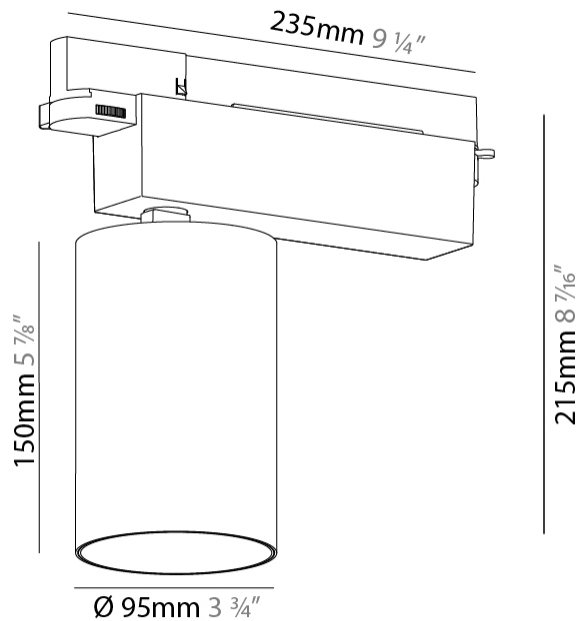

GENERAL

Series: Centriq
 Subseries: Centriq 95
 Brand: Prolicht
 Division: Architectural
 Mounting Type: Track
 Mounting Location: Ceiling
 Subcategory: Spots

PHYSICAL

Shape: Cylinder
 Diameter (mm): 95
 Diameter (in): 3 3/4
 Length (mm): 235
 Length (in): 9 1/4
 Height (mm): 150
 Height (in): 5 7/8
 Light Distribution: Adjustable / Direct
 Weight (kg): 1.495
 Weight (lbs): 3.3
 Fixture Finish: SSR / BKV / CWI / CRY / HAB / UFT / ITA / RUA / FTG / MYG / LOD / PUS / FRO / FUP / KIA / POP / BLS / SPG / MEY / GOH / GUM / CHC / COM / ABZ / JAG / OBR / MOS / ROR
 Fixture Material: Aluminum

OPTICAL

Reflector: 18 / 26 / 40
 Adjustability: Rotational 340°; Tilt 90°
 Upon Request: Special Beam Angles

RATINGS AND CERTIFICATIONS

Certified By: Certified for North American Standards
 IP rating: IP20

GENERAL

Series: Centriq
 Subseries: Centriq 75
 Brand: Prolicht
 Division: Architectural
 Mounting Type: Track
 Mounting Location: Ceiling
 Subcategory: Spots

PHYSICAL

Shape: Cylinder
 Diameter (mm): 75
 Diameter (in): 2 ¹⁵/₁₆
 Length (mm): 235
 Length (in): 9 ¹/₄
 Height (mm): 182
 Height (in): 7 ³/₁₆
 Light Distribution: Adjustable / Direct
 Weight (kg): 1.099
 Weight (lbs): 2.42
 Installation Requirement: Track or profile system
 Fixture Finish: SSR / BKV / CWI / CRY / HAB / UFT / ITA / RUA / FTG / MYG / LOD / PUS / FRO / FUP / KIA / POP / BLS / SPG / MEY / GOH / GUM / CHC / COM / ABZ / JAG / OBR / MOS / ROR
 Fixture Material: Aluminum Die Cast